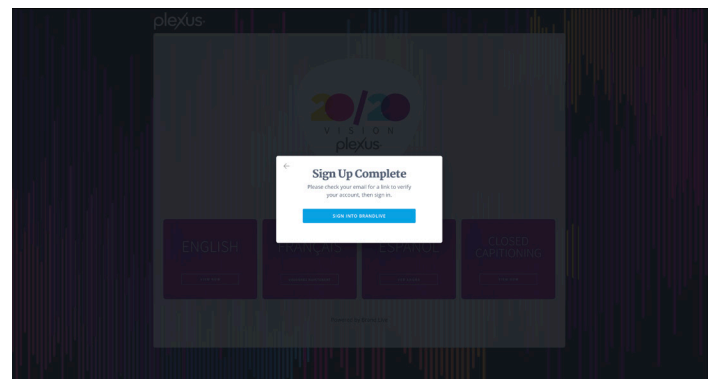

Step 4: Click "No Thanks, Create Account"