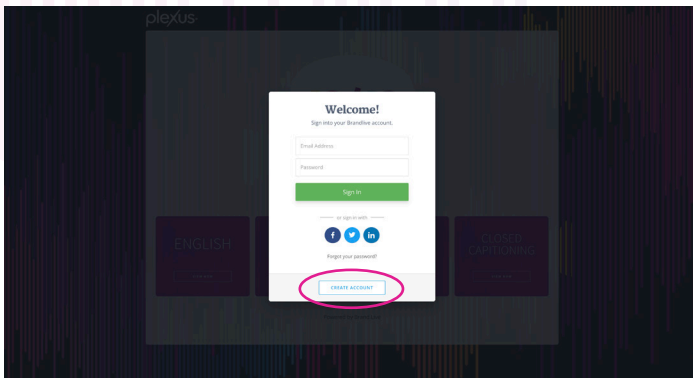

WELCOME TO THE PLEXUS 2020 VIRTUAL CONVENTION!

To get started you must create a brandlive account. Please carefully read the following instructions to create a Brandlive Account/Profile.

Step 1: Create Brandlive Account, on the bottom of the screen click "Create an Account"