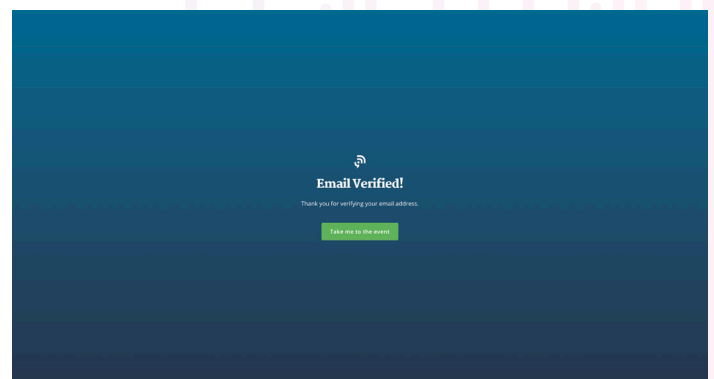

Step 2: Enter your First and Last name, email address and click "Sign Up"

Step 3: Create a password for your Brandlive Account

Step 4: Click "No Thanks, Create Account"

Step 5: Verify your email address. Check your email for link to verify your account. If not in your inbox then please check spam folder.