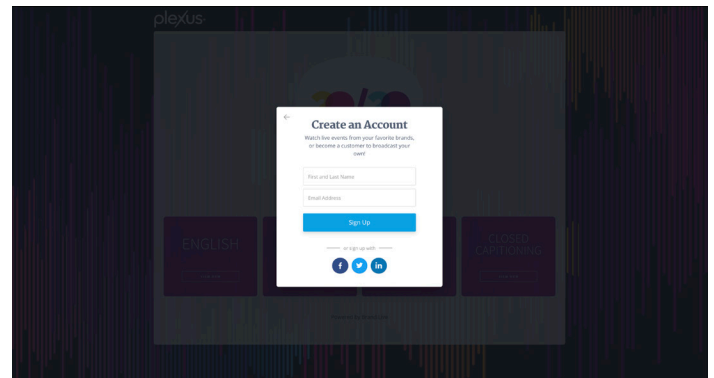

WELCOME TO THE PLEXUS 2020 VIRTUAL CONVENTION!

To get started you must create a brandlive account. Please carefully read the following instructions to create a Brandlive Account/Profile.

Step 1: Create Brandlive Account, on the bottom of the screen click "Create an Account"