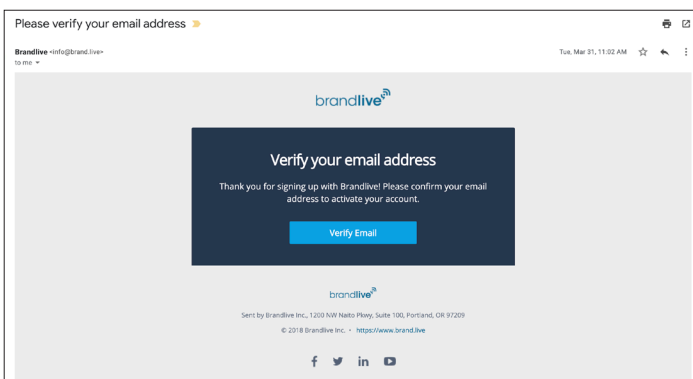

Step 5: Verify your email address. Check your email for link to verify your account. If not in your inbox then please check spam folder.