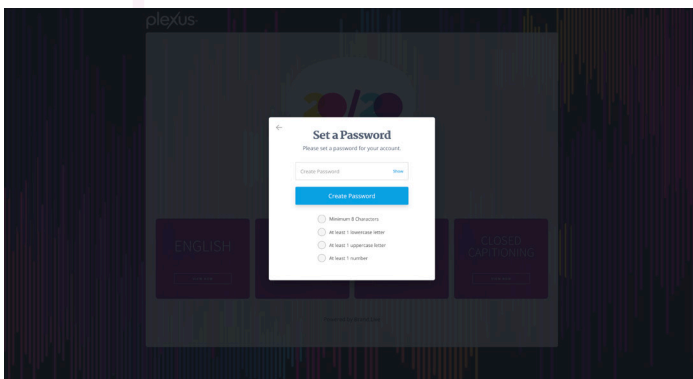

Step 3: Create a password for your Brandlive Account