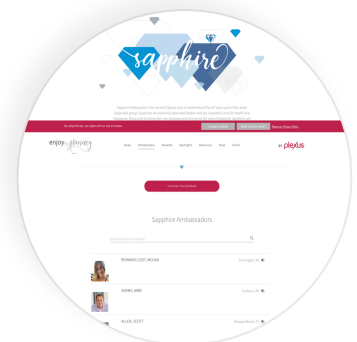

plexus

LIFESTYLE BONUS Program

plexus

PLEXUS LEXUS Program

- **High End Travel Luggage Set**
- **VIP Seating & On Stage Recognition** at Regional and National events – new Brand Ambassadors automatically receive that year; existing Brand Ambassadors must qualify each year [qualifications](#)
- **Recognition “Wall”** at Regional and National events – new Brand Ambassadors automatically receive that year; existing Brand Ambassadors must qualify each year [qualifications](#)
- **Emerald Extravaganza Trip** – new Brand Ambassadors automatically qualify for that year; existing Brand Ambassadors must qualify each year [details](#)
- **Jewel Holiday Gift** – new Brand Ambassadors automatically receive that year; existing Brand Ambassadors must qualify each year [qualifications](#)
- **Seasonal Jewel Appreciation Card***